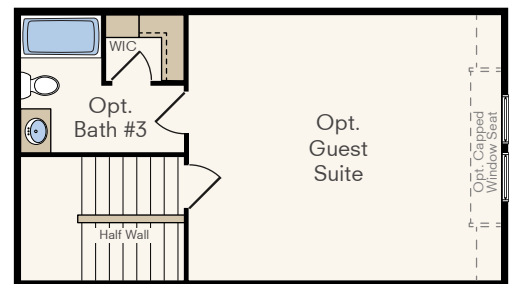

Optional Guest Suite

HubbleHomes.com

Let's get you home.