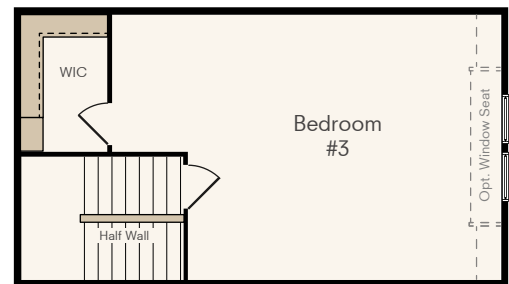

Optional Guest Suite

HubbleHomes.com

Let's get you home.